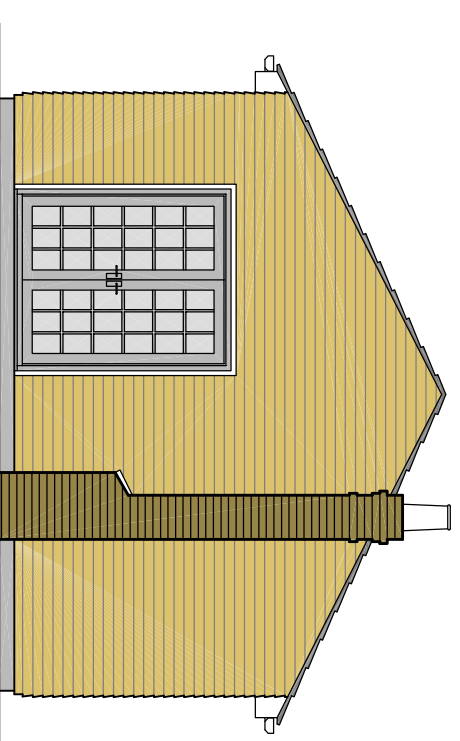

Side Elevation

Rear Elevation

Side Elevation

Front Elevation

Birch Lodge

Dimensions: 10.0m x 5.9m (32.8 x 19.4 ft)
 Floor Area: 52.5m² (565 ft²)

- Lounge 5.5m x 3.65m
- Kitchen 2.9m x 2.9m
- Bedroom 1 3.0m x 2.4m
- Bedroom 2 2.55m x 1.7m
- Bathroom 2.5m x 1.6m