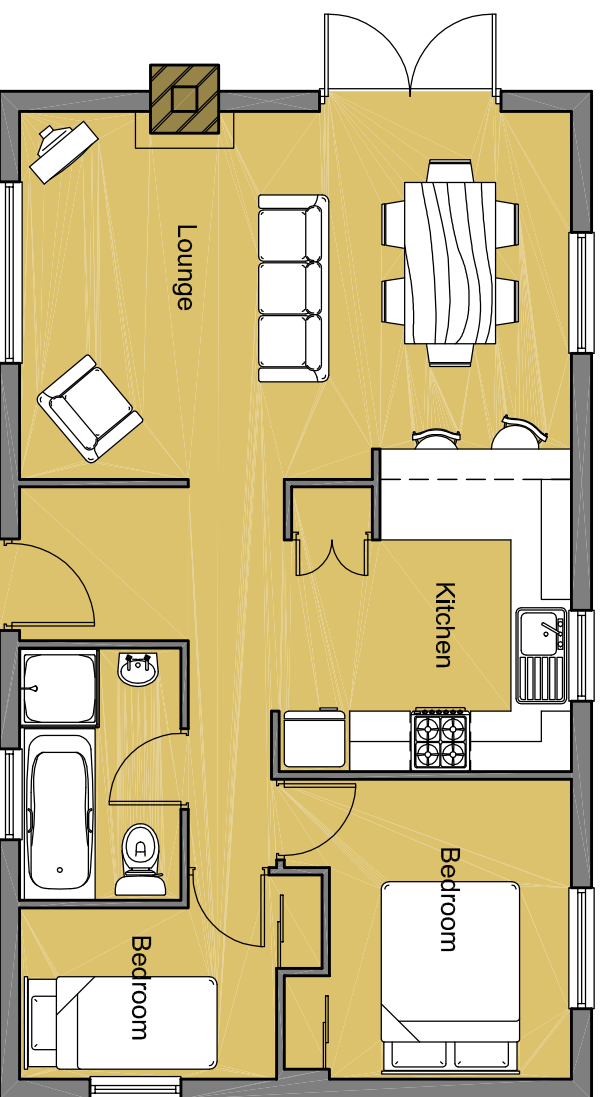

Side Elevation

Rear Elevation

Side Elevation

Front Elevation

Birch Lodge

Dimensions: 10.0m x 5.9m (32.8 x 19.4 ft)
 Floor Area: 52.5m² (565 ft²)

- Lounge 5.5m x 3.65m
- Kitchen 2.9m x 2.9m
- Bedroom 1 3.0m x 2.4m
- Bedroom 2 2.55m x 1.7m
- Bathroom 2.5m x 1.6m