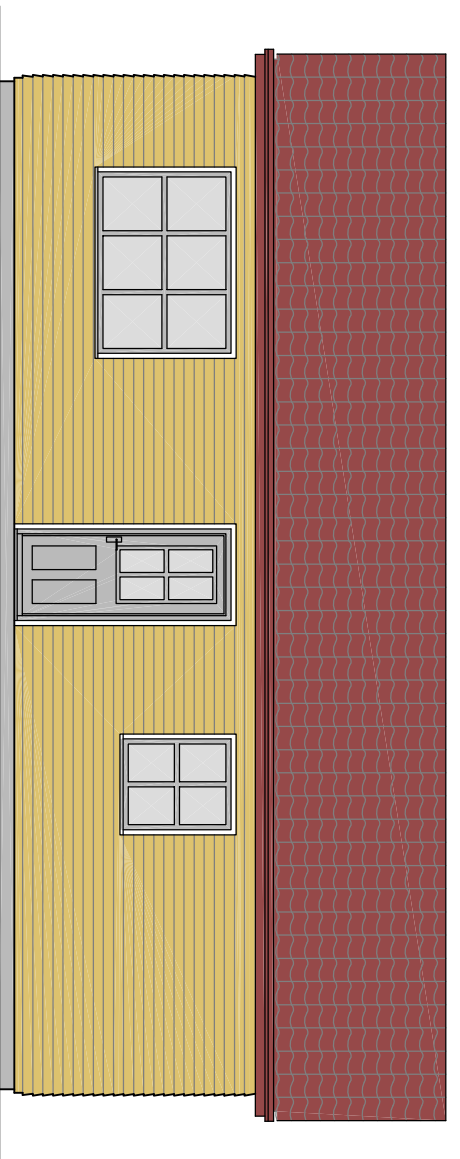

Side Elevation

Rear Elevation

Side Elevation

Front Elevation

Birch Lodge

Dimensions: 10.0m x 5.9m (32.8 x 19.4 ft)
 Floor Area: 52.5m² (565 ft²)

- Lounge 5.5m x 3.65m
- Kitchen 2.9m x 2.9m
- Bedroom 1 3.0m x 2.4m
- Bedroom 2 2.55m x 1.7m
- Bathroom 2.5m x 1.6m