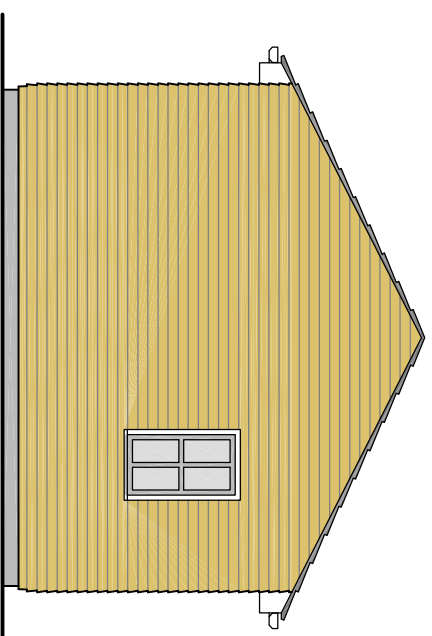

Rear Elevation

Side Elevation

Front Elevation

Side Elevation

Ash Lodge

Dimensions: 7.3m x 5.9m (24 x 19.4 ft )  
 Floor Area: 30.9m<sup>2</sup> (332.6 ft<sup>2</sup>)

Lounge / Kitchen	4.5m x 4.0m
Bedroom	2.9m x 2.75m
Bathroom	2.75m x 1.6m