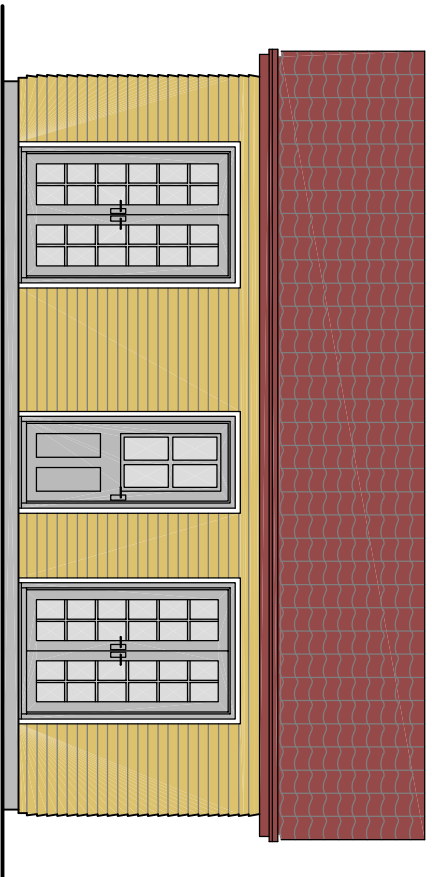

Rear Elevation

Side Elevation

Front Elevation

Side Elevation

Ash Lodge

Dimensions: 7.3m x 5.9m (24 x 19.4 ft )  
 Floor Area: 30.9m<sup>2</sup> (332.6 ft<sup>2</sup>)

Lounge / Kitchen	4.5m x 4.0m
Bedroom	2.9m x 2.75m
Bathroom	2.75m x 1.6m