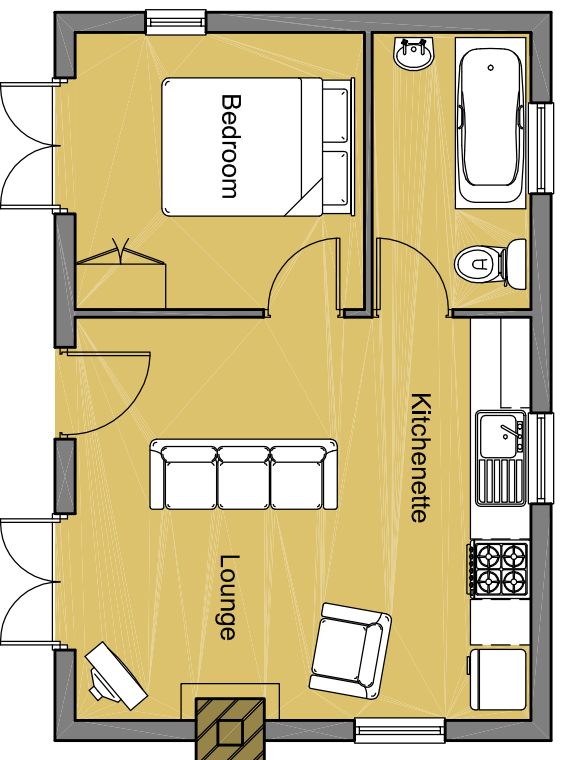

Rear Elevation

Side Elevation

Front Elevation

Side Elevation

Ash Lodge

Dimensions: 7.3m x 5.9m (24 x 19.4 ft )  
 Floor Area: 30.9m<sup>2</sup> (332.6 ft<sup>2</sup>)

Lounge / Kitchen	4.5m x 4.0m
Bedroom	2.9m x 2.75m
Bathroom	2.75m x 1.6m