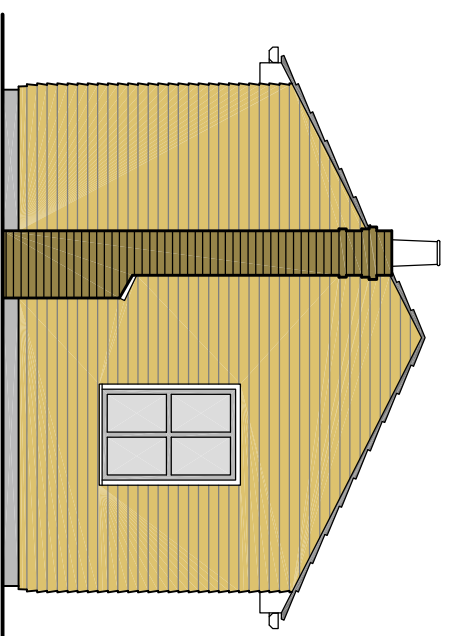

Rear Elevation

Side Elevation

Front Elevation

Side Elevation

Ash Lodge

Dimensions: 7.3m x 5.9m (24 x 19.4 ft )  
 Floor Area: 30.9m<sup>2</sup> (332.6 ft<sup>2</sup>)

Lounge / Kitchen	4.5m x 4.0m
Bedroom	2.9m x 2.75m
Bathroom	2.75m x 1.6m