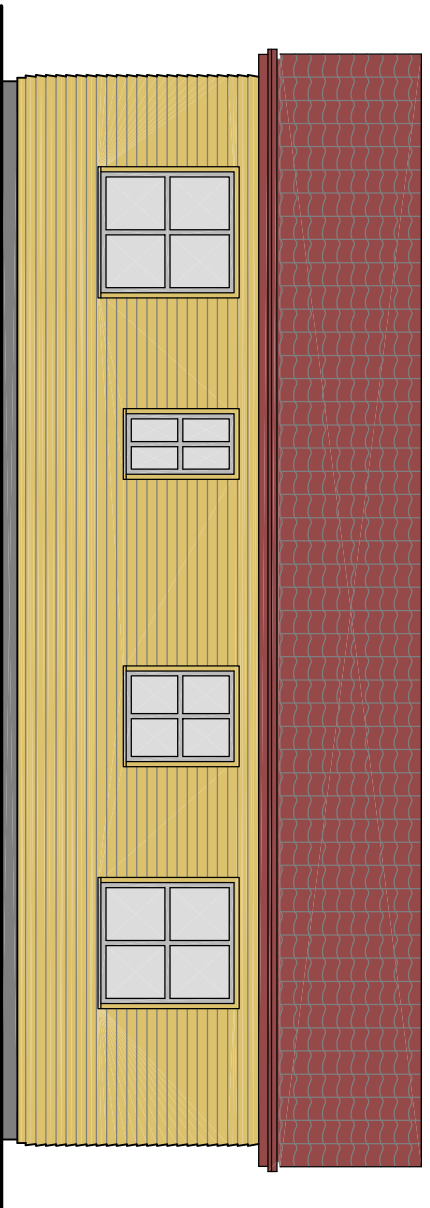

Side Elevation

Rear Elevation

Side Elevation

Front Elevation

Cedar Lodge

Dimensions: 10.5m x 4.8m (34.5 x 15.7 ft )  
 Floor Area: 44.5m<sup>2</sup> (480 ft<sup>2</sup>)

|                  |             |
|------------------|-------------|
| Lounge / Kitchen | 5.4m x 4.4m |
| Bedroom 1        | 3.0m x 2.4m |
| Bedroom 2        | 3.0m x 1.9m |
| Bathroom         | 2.4m x 1.6m |