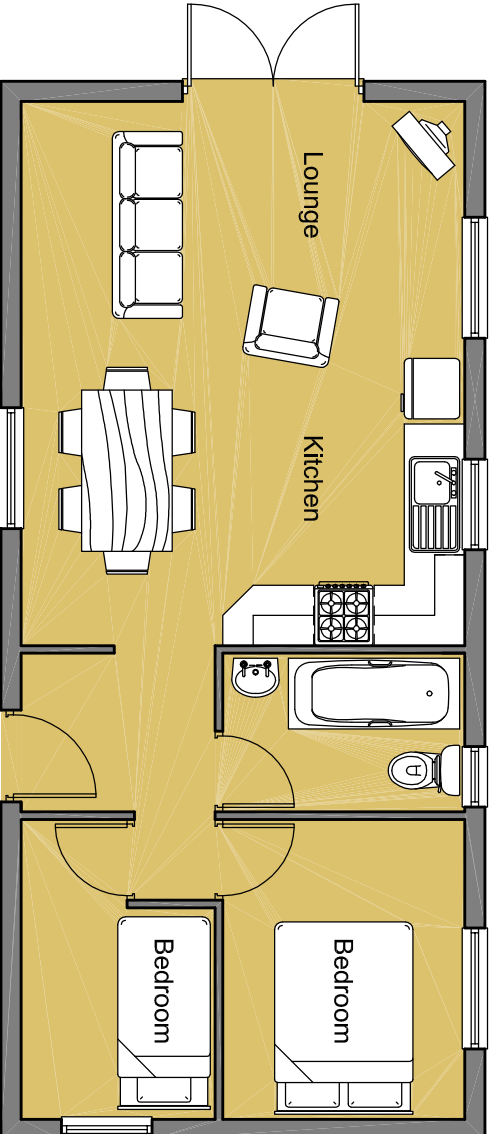

Side Elevation

Rear Elevation

Side Elevation

Front Elevation

Cedar Lodge

Dimensions: 10.5m x 4.8m (34.5 x 15.7 ft )  
 Floor Area: 44.5m<sup>2</sup> (480 ft<sup>2</sup>)

|                  |             |
|------------------|-------------|
| Lounge / Kitchen | 5.4m x 4.4m |
| Bedroom 1        | 3.0m x 2.4m |
| Bedroom 2        | 3.0m x 1.9m |
| Bathroom         | 2.4m x 1.6m |