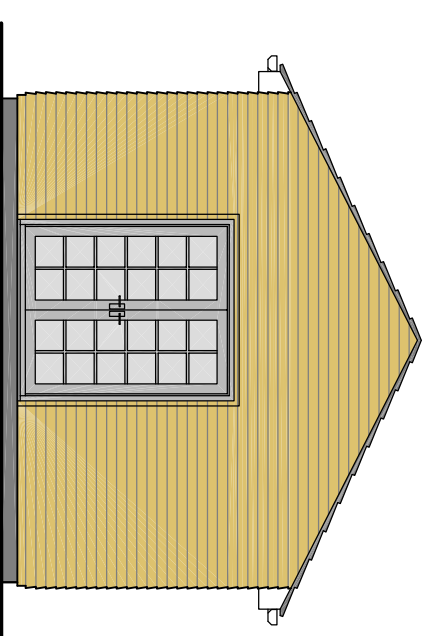

Side Elevation

Rear Elevation

Side Elevation

Front Elevation

Cedar Lodge

Dimensions: 10.5m x 4.8m (34.5 x 15.7 ft )  
 Floor Area: 44.5m<sup>2</sup> (480 ft<sup>2</sup>)

|                  |             |
|------------------|-------------|
| Lounge / Kitchen | 5.4m x 4.4m |
| Bedroom 1        | 3.0m x 2.4m |
| Bedroom 2        | 3.0m x 1.9m |
| Bathroom         | 2.4m x 1.6m |